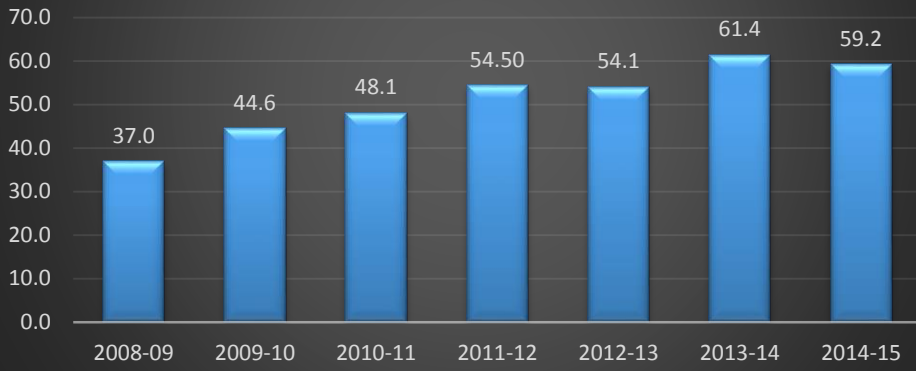

ACT
Percentage Meeting CPE Reading
Benchmark of 20

ACT
Percentage Meeting CPE Science
Benchmark of 23